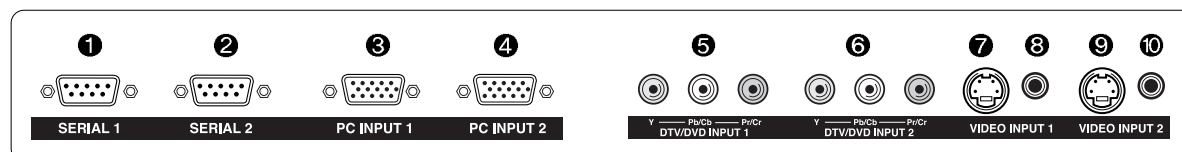

Option

Wall mounting bracket

Stand

Dimension

1. Serial connector 1
-External communication input

2. Serial connector 2
-Software upgrade

3. PC input 1
-Computer analog video signal input

4. PC input 2
-Computer analog video signal input