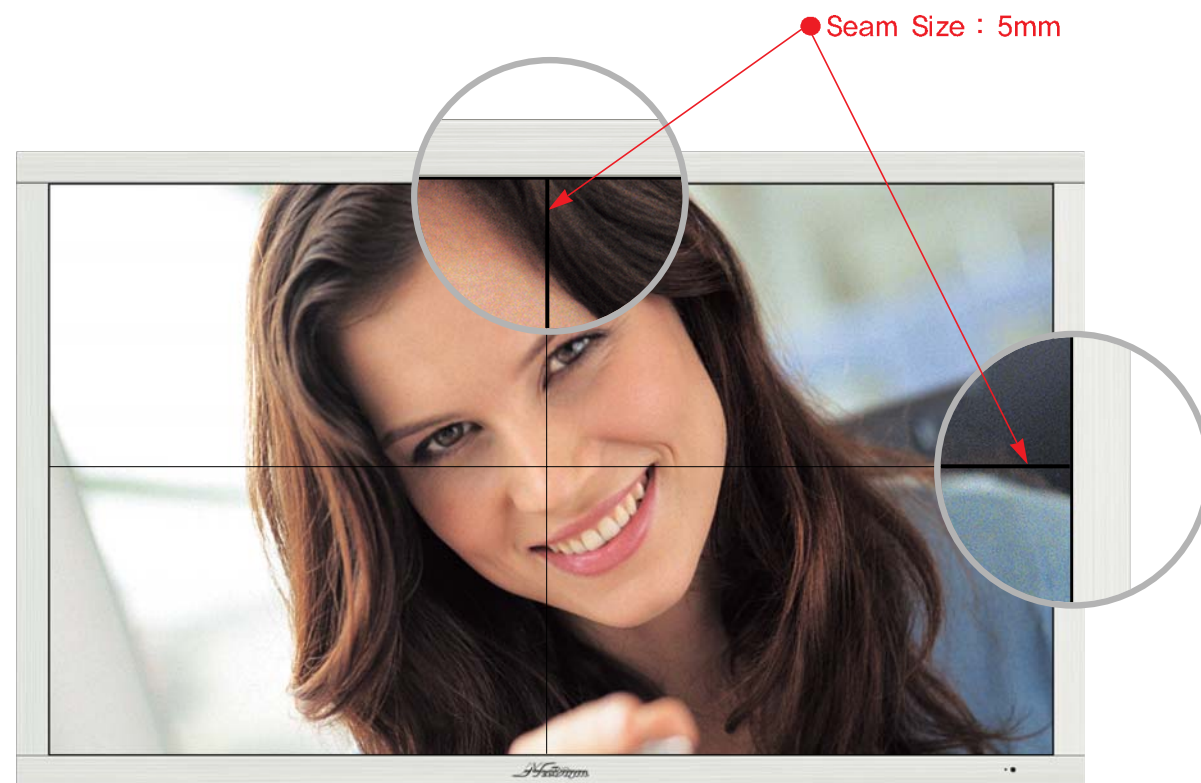

Since its release in 2003, 84" Multi-PDP has revolutionized multi plasma displays. With a seam of less than 5mm, you will see what you've never seen before. Experience the world of super-large display. Then just believe in your choice.

Individual 42" PDP

Seamless Multi-PDP!

Using Dead Zone Free(DZF) technology, 84" Multi-PDP delivers natural image without distortion to your eyes. You will see what you've never imagined before.

Conventional Multi-PDP

Specification

Model Name	PK-8420	
Display	Plasma display panel	84" Diagonally, AC Type Drive(42" X 4)
	Aspect ratio	16:9
	Contrast ratio	3,000:1 (Dark room)
	Brightness(peak)	1,000 cd/m ² (Panel only)
	Number of Pixel	1,706(W) X 960 (H)
	Seam gap	≤ 5mm
Power	Power supply	100~240V AC, 50/60 Hz
	Power consumption	1,150W(Max.)
Input signal	S-VHS	2-port (4 pin mini Din)
	Composite	2-port (RCA type)
	PC	2-port (D sub 15 pin)
	Component	2-port (Y, Pb, Pr), RCA type
	Control	RS-232C(1-port), Program download(1-port)
Dimension & Weight	Set	1,972(W) X 1,167(H) X 142(D)
	Weight(Set)	150.6 Kg