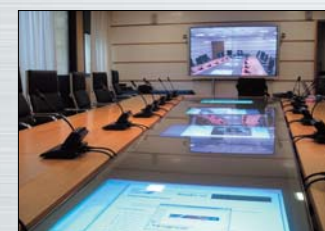

If you are looking for large screen which can deliver more information for
conference room, hotel lobby, airport and train station, shopping mall,
command and control room, 84" Multi-PDP will be your best choice.

84" Multi-PDP will lead you to the road of success.

Various multi mode

Application

Concert hall

Broadcasting center

Auditorium

Conference room

Sports facility