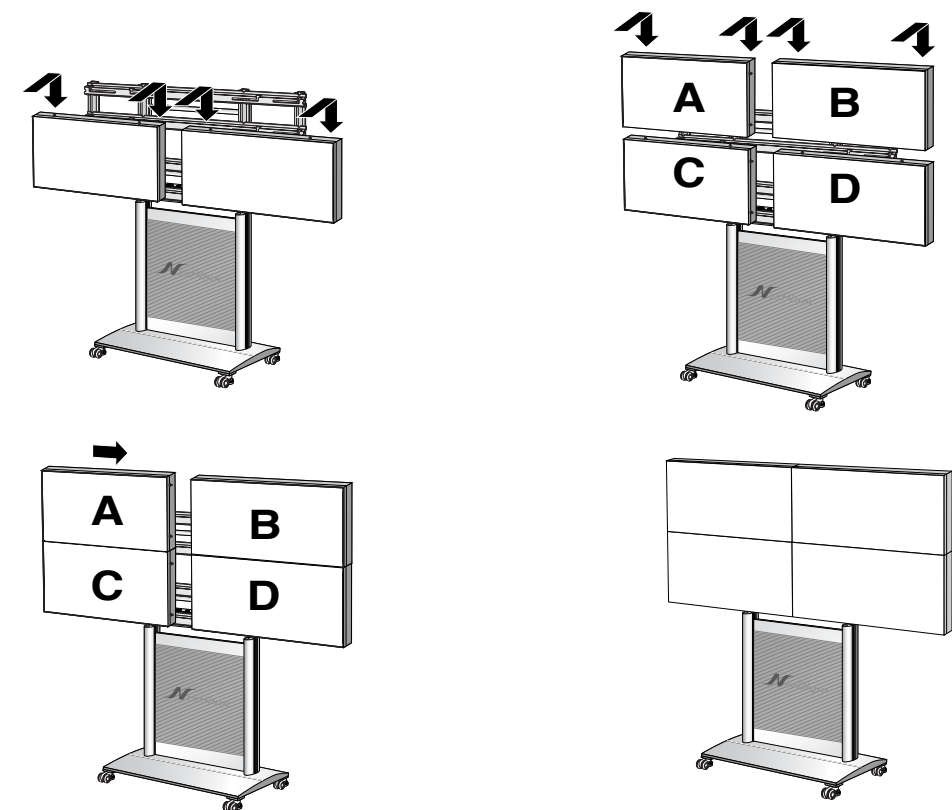

Individual 42" PDP

Seamless Multi-PDP!

Using Dead Zone Free(DZF) technology, 84" Multi-PDP delivers natural image without distortion to your eyes. You will see what you've never imagined before.

Conventional Multi-PDP