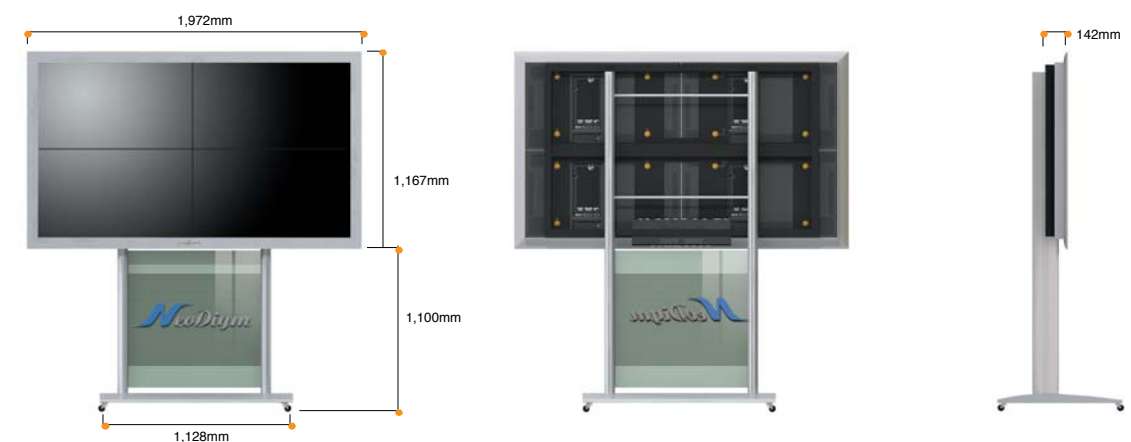

Specification

Model Name	PK-8420	
Display	Plasma display panel	84" Diagonally, AC Type Drive(42" X 4)
	Aspect ratio	16:9
	Contrast ratio	3,000:1 (Dark room)
	Brightness(peak)	1,000 cd/m ² (Panel only)
	Number of Pixel	1,706(W) X 960 (H)
	Seam gap	≤ 5mm
Power	Power supply	100~240V AC, 50/60 Hz
	Power consumption	1,150W(Max.)
Input signal	S-VHS	2-port (4 pin mini Din)
	Composite	2-port (RCA type)
	PC	2-port (D sub 15 pin)
	Component	2-port (Y, Pb, Pr), RCA type
	Control	RS-232C(1-port), Program download(1-port)
Dimension & Weight	Set	1,972(W) X 1,167(H) X 142(D)
	Weight(Set)	150.6 Kg

Option

Wall mounting bracket

Stand

Dimension

1. Serial connector 1
-External communication input

2. Serial connector 2
-Software upgrade

3. PC input 1
-Computer analog video signal input

4. PC input 2
-Computer analog video signal input